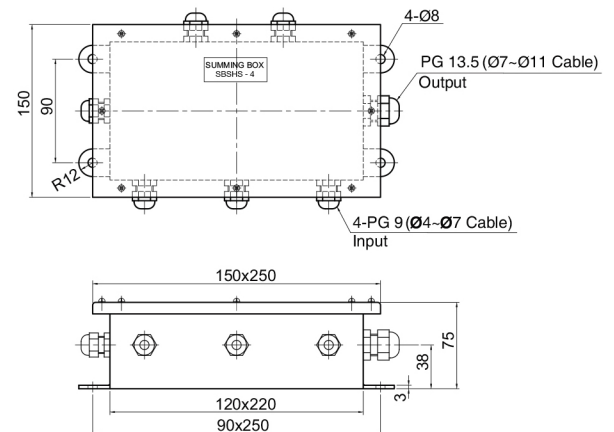

### ORDERING INFORMATION

**SBAH** - **4**  
 TYPE  
 4 : 4 load cell  
 6 : 6 load cell  
 SBAH : Brass cable gland (PF thread)  
 SBSH : Polyamide cable gland (PG thread)

SBAH-6/SBSH-6(6 load cell)

## Series SBSHS

Summing box (Stainless housing)

SBAHS-4/SBSHS-4(4 load cell)

### Feature

1. Excitation trim (4~6 load cell summing)
2. IP67 Stainless steel enclosure

### ORDERING INFORMATION

**SBSHS** - **4**  
 TYPE  
 4 : 4 load cell  
 6 : 6 load cell  
 SBSHS : Polyamide cable gland (PG thread)  
 SBAHS : Brass cable gland (PF thread)

SBAHS-6/SBSHS-6(6 load cell)