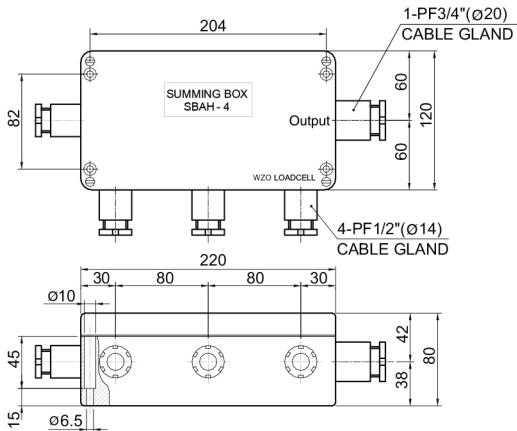

## Series SBAH/SBSH

Summing box (Aluminum housing)

SBAH-4/SBSH-4(4 load cell)

### Feature

1. Excitation trim (4~6 load cell summing)
2. IP67 Aluminum die-cast enclosure

### ORDERING INFORMATION

**SBAH** - **4**  
 TYPE  
 4 : 4 load cell  
 6 : 6 load cell  
 SBAH : Brass cable gland (PF thread)  
 SBSH : Polyamide cable gland (PG thread)

SBAH-6/SBSH-6(6 load cell)

### Feature

1. Excitation trim (4~6 load cell summing)
2. IP67 Stainless steel enclosure