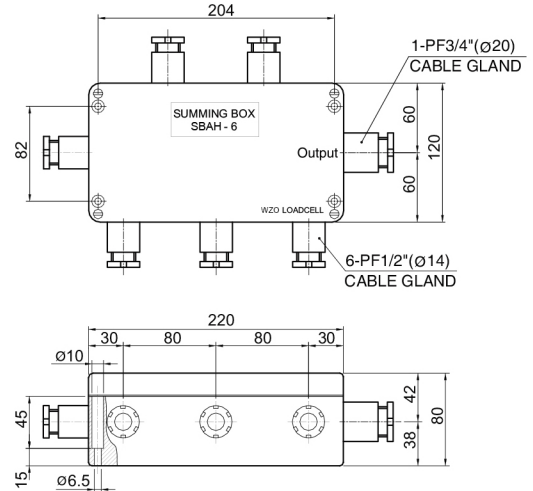

## Series SBAH/SBSH

Summing box (Aluminum housing)

SBAH-4/SBSH-4(4 load cell)

### Feature

1. Excitation trim (4~6 load cell summing)
2. IP67 Aluminum die-cast enclosure

### ORDERING INFORMATION

**SBAH** - **4**  
 TYPE  
 4 : 4 load cell  
 6 : 6 load cell  
 SBAH : Brass cable gland (PF thread)  
 SBSH : Polyamide cable gland (PG thread)

SBAH-6/SBSH-6(6 load cell)

### Feature

1. Excitation trim (4~6 load cell summing)
2. IP67 Stainless steel enclosure