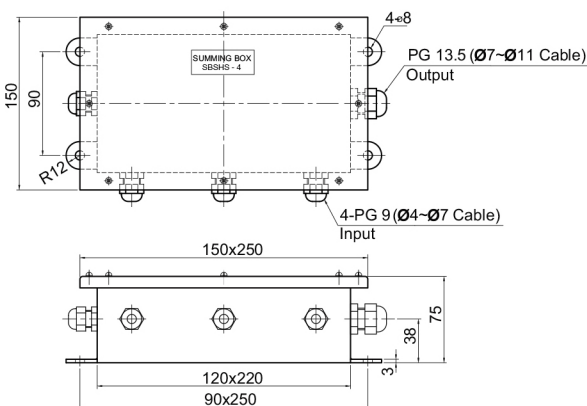

### Feature

1. Excitation trim (4~6 load cell summing)
2. IP67 Aluminum die-cast enclosure

### ORDERING INFORMATION

**SBAH** - **4**  
 TYPE  
 4 : 4 load cell  
 6 : 6 load cell  
 SBAH : Brass cable gland (PF thread)  
 SBSH : Polyamide cable gland (PG thread)

SBAH-6/SBSH-6(6 load cell)

## Series SBSHS

Summing box (Stainless housing)

SBAHS-4/SBSHS-4(4 load cell)

### Feature

1. Excitation trim (4~6 load cell summing)
2. IP67 Stainless steel enclosure